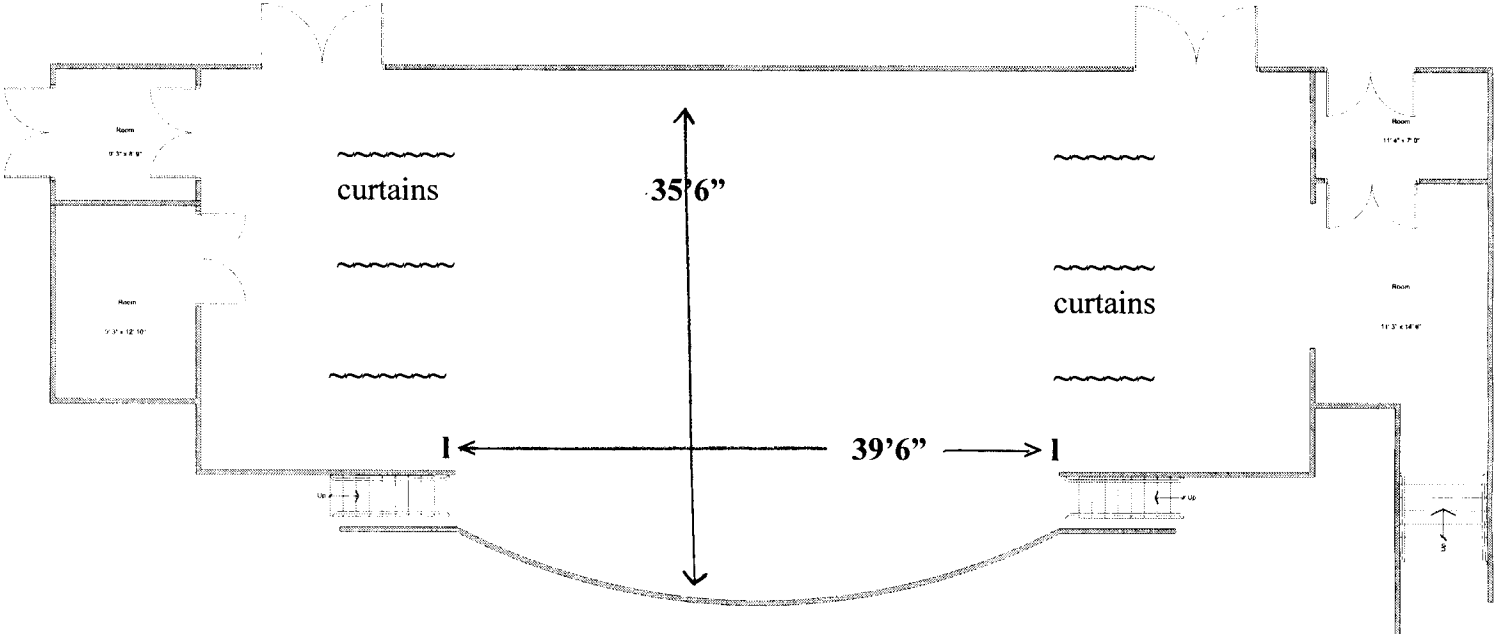

DOUGHERTY VALLEY PERFORMING ARTS CENTER

10550 Albion Road, San Ramon, CA 94582

STAGE RIGHT AND LEFT ENTRANCE

BACKDROP COLOR:
Light Blue

AUDIENCE